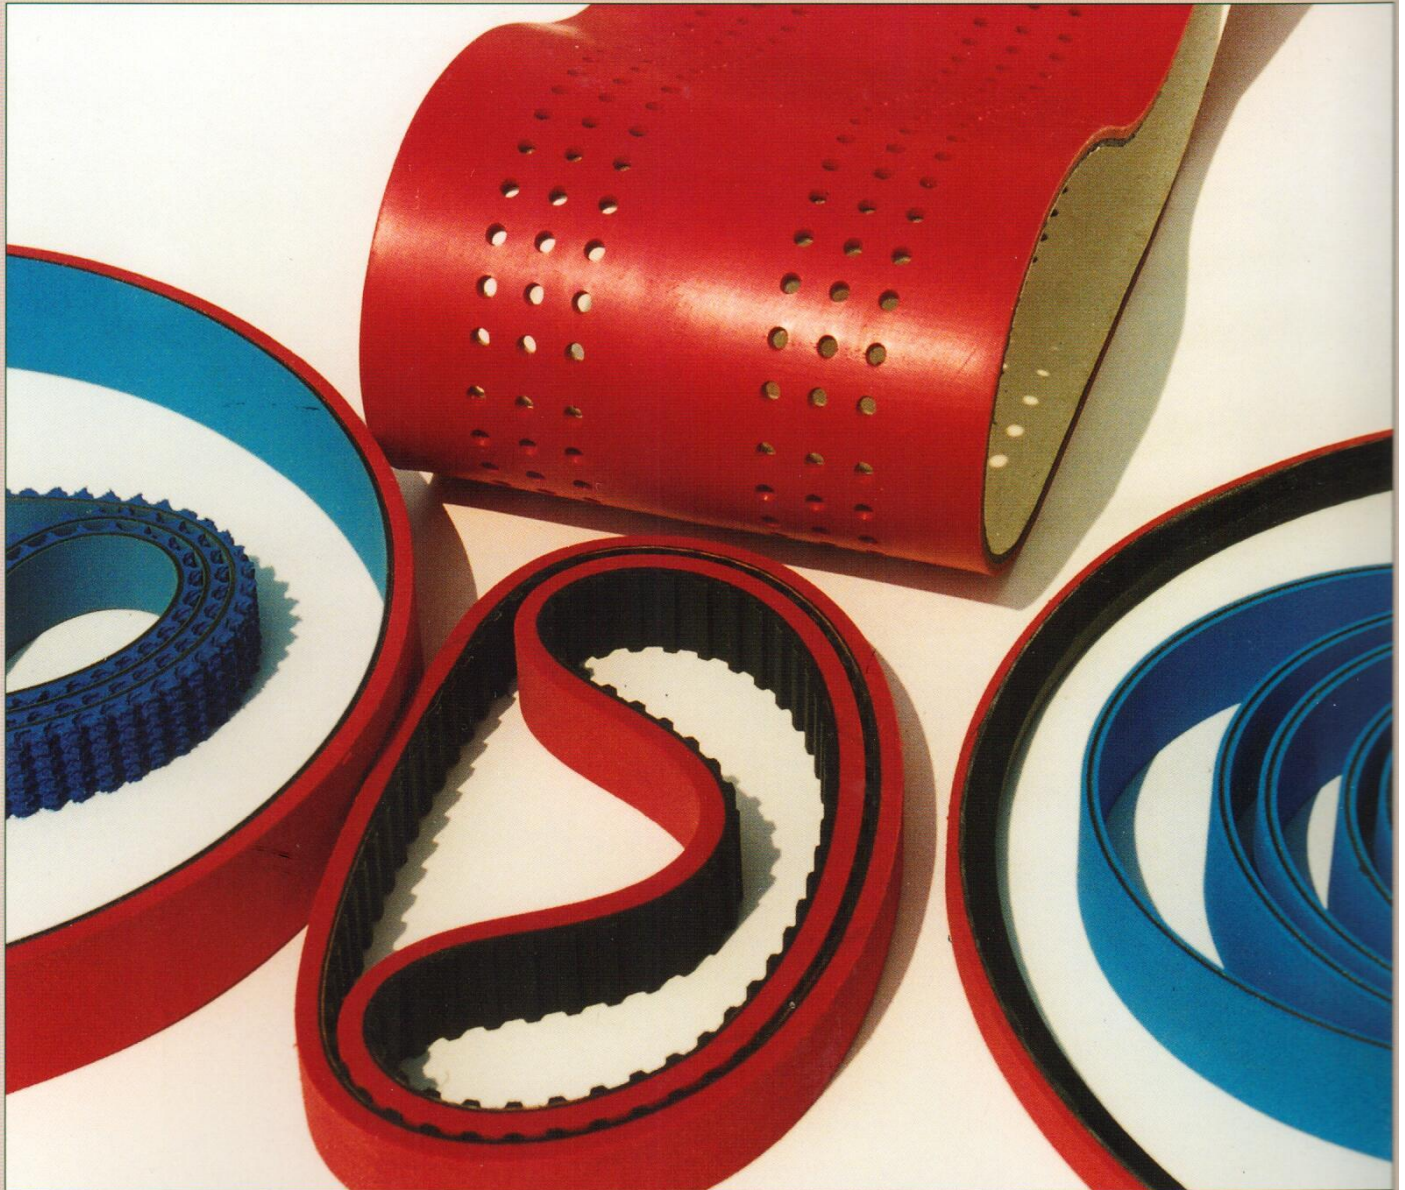

IRS

Industrial Rubber and Supply Co.

Supplying quality products to the industries we serve.

**BAKERIES • CANNING • PRINTING • PACKAGING • MILLING • MATERIAL HANDLING
MEAT & FOOD (FDA & USDA) • CORRUGATED & FOLDING BOXES**

17138 Lincoln Street NE • Ham Lake, MN 55304
763-413-9800 / Fax 763-413-8877 / 1-800-642-0266
www.industrialrubberandsupply.com